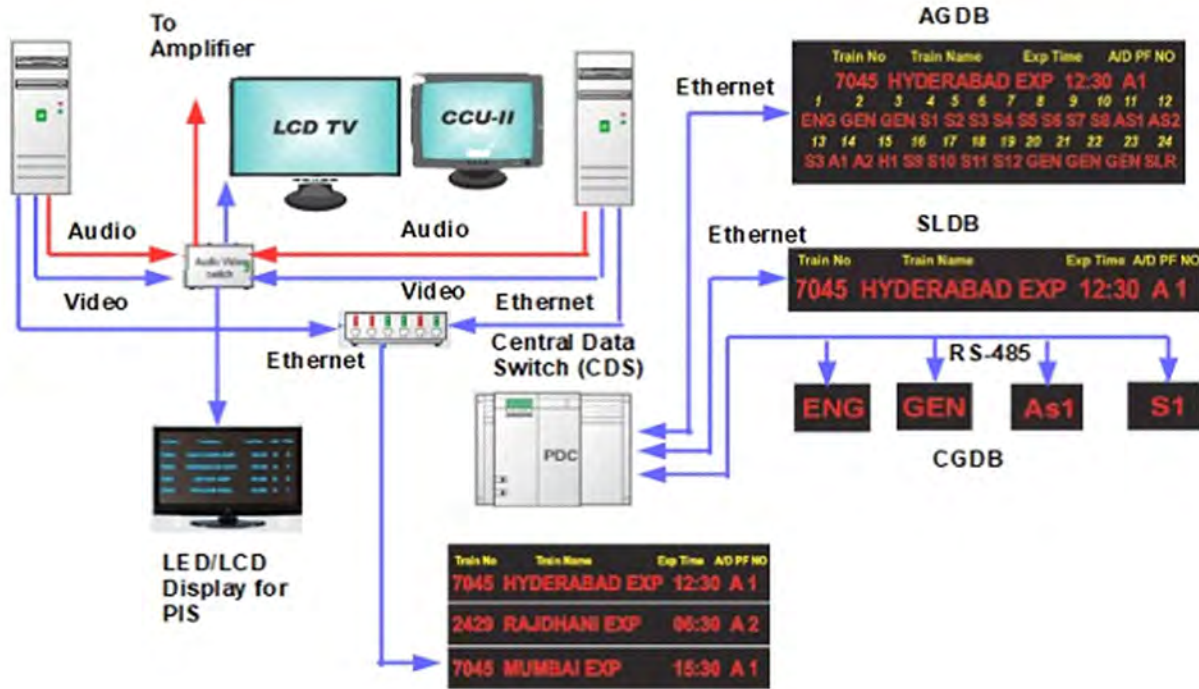

## Metro-PAS public Address System

All-in-One Compact System

- 8 independent Class D power amplifier channels.
- 5 Analog + 32 digital audio inputs.
- Audio over Ethernet using protocols such as CobraNet and FlexNet.
- 4GB for pre-recorded messages.
- Advanced event configuration.
- Web-based control with SIME Software.

## Metro - DTI Departure Time Indicator

- Display countdown information.
- DTI ensures the train departs on time.
- Indicator active/health.
- DTI is interfaced to centralized signaling server using TCPIP Network.
- Low power consumption, powerful function & high expandability.
- ATS provides data to DTI to count the time remaining for the train to leave the station, thereby assisting the train drivers/operators to follow the planned schedule.
- Built-in health check s/w.

## IPIS Integrated Passenger Information System

- Coach Guidance Display Board (CGDB).
- At-A-Glance Display Board (AGDB).
- Single Line Display Board (SLDB).
- Multi line Display Board (MLDB).
- Central Data Switch (CDS).
- Platform Data Controller (PDC).
- RDSO Certified.