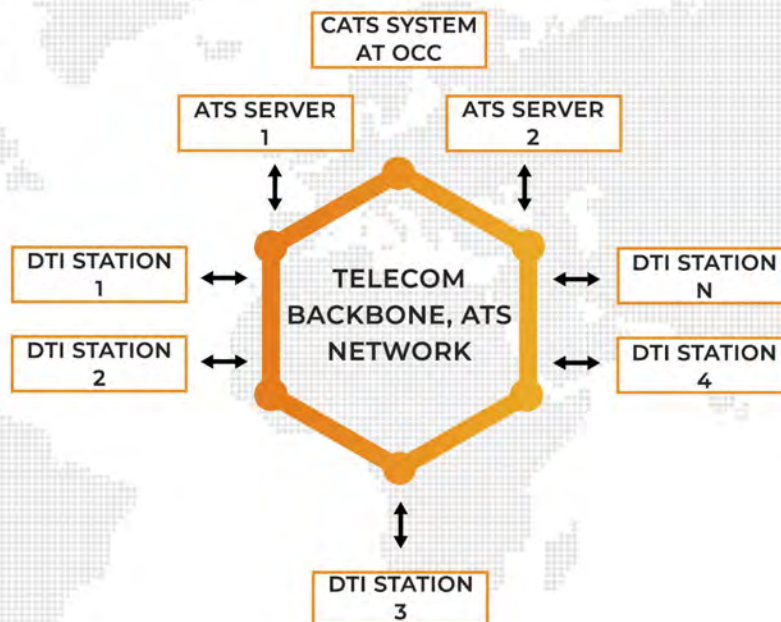

### Credentials

SCAN  
FOR MORE

## Metro - DTI Departure Time Indicator

- Display countdown information.
- DTI ensures the train departs on time.
- Indicator active/health.
- DTI is interfaced to centralized signaling server using TCPIP Network.
- Low power consumption, powerful function & high expandability.
- ATS provides data to DTI to count the time remaining for the train to leave the station, thereby assisting the train drivers/operators to follow the planned schedule.
- Built-in health check s/w.