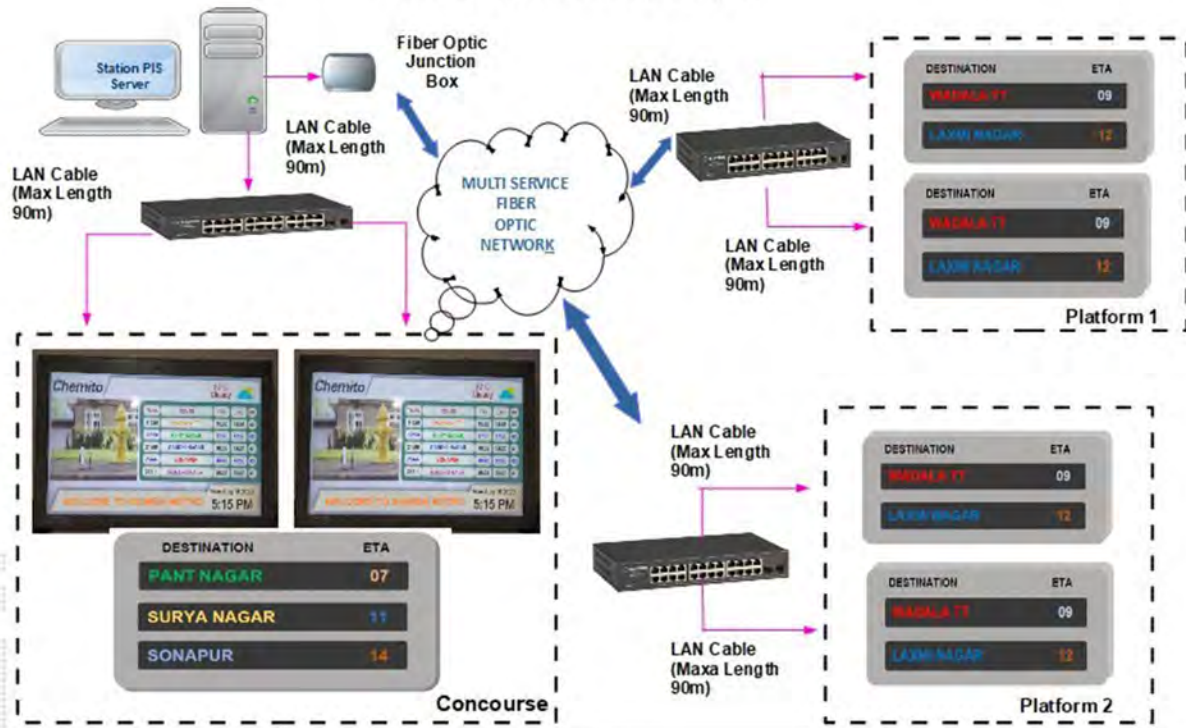

Metro - PIDS Passenger Information Display System

- 100% Inhouse designed, engineered & manufactured product "MAKE IN INDIA".
- Successful PIDS & PAS interfacing accomplished.
- PIDS & PAS interfacing accomplished
- Core strength- customization.
- EN50121 & IP65 certified.

Station Architecture - PIDS